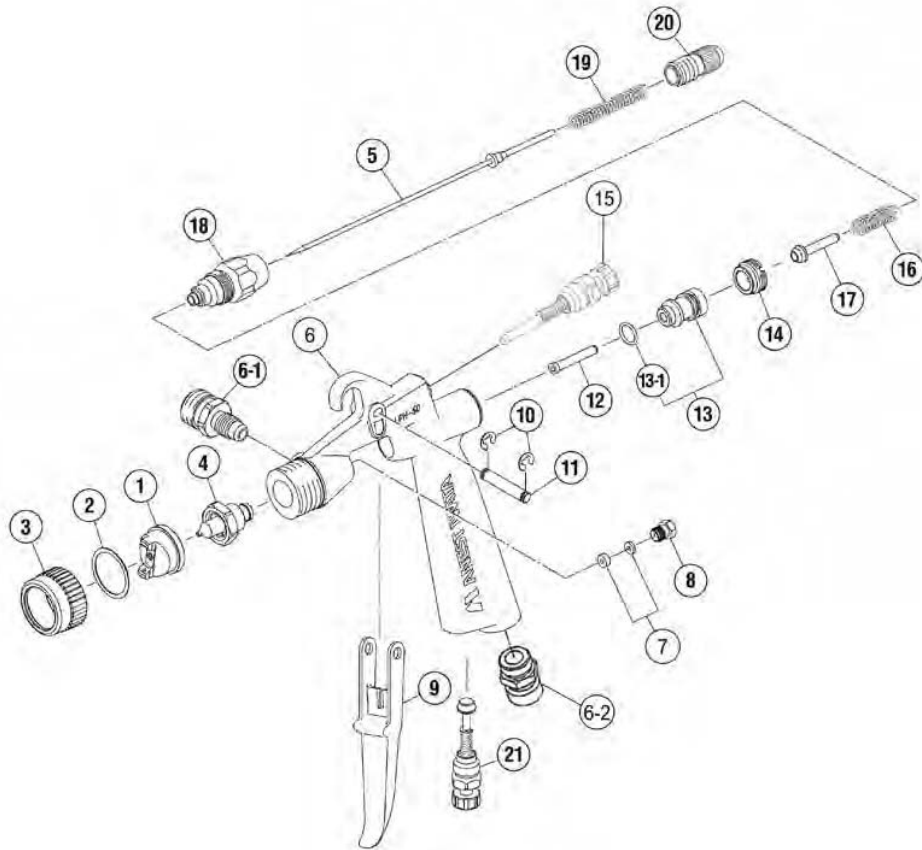

LPH-50

LPH-50 with
PC5 Cup

See page 52
for cup options
(sold separately)

FEATURES

- High performance miniature HVLP spray gun with side mounted cup
- Superior atomization with low air consumption

TECHNICAL

LPH-50

	Ø mm	No.	bar/psi	ml/min	CFM	mm
LPH-50-042G	0.4			8		40
LPH-50-062G	0.6	E2	0.9/13	25	1.8	60
LPH-50-102G	1.0			55		100

• Air Nipple: G1/4" • Fluid Nipple: G1/4"

ORDER Information - LPH-50

	Ø 0.4	Ø 0.6	Ø 1.0
SPRAY GUN LPH-50	5261	5262	5263
GRAVITY SPRAY GUN + PC61 - 130ML	5272	5274	5276
GRAVITY SPRAY GUN + PC5 - 250ML	5271	5273	5275
NOZZLE	93570600	93568600	93560600
NEEDLE	93891600	93890600	93886600
AIR CAP SET	E2 93557600		

SPARE PARTS

Ref.	Code	Description	Qty.
1	93557600	AIR CAP SET E2	
2	93558600	AIR CAP GASKET	
3	93559600	COVER RING	
4		FLUID NOZZLE	
5		FLUID NEEDLE	
6-1	93005891	FLUID NIPPLE	
6-2	93660300	AIR NIPPLE	
7	93940890	NEEDLE PACKING SET	Set w/ No.8
8		NEEDLE PACKING SEAT	
9	93162890	TRIGGER	
10	93912030	E STOPPER	(2pcs/1 pk)
11	93167890	TRIGGER STUD	
12	93006880	AIR VALVE SHAFT	
13	93912880	AIR VALVE SEAT SET	
13-1	96638005	O RING	
14	93011880	AIR VALVE SEAT SCREW	
15	93888600	PATTERN ADJ. SET	
16	93012880	AIR VALVE SPRING	
17	93013880	AIR VALVE	
18	93936880	FLUID ADJ. GUIDE SET	
19	93015880	FLUID NEEDLE SPRING	
20	93017880	FLUID ADJ. KNOB	
21	93845531	AIR ADJ. SET	

ACCESSORIES

Ref.	Code	Description
	6022	AIRBRUSH BOTTLE ADAPTER KIT WITH THREE 2 OZ BOTTLES
	6022-1	AIRBRUSH BOTTLE ADAPTER ONLY
	2981	TEST CAP SET
	2950	MK5 MAINTENANCE KIT
	2860	REPAIR SERVICE KIT (Includes: 7, 8, 10, 13-1)