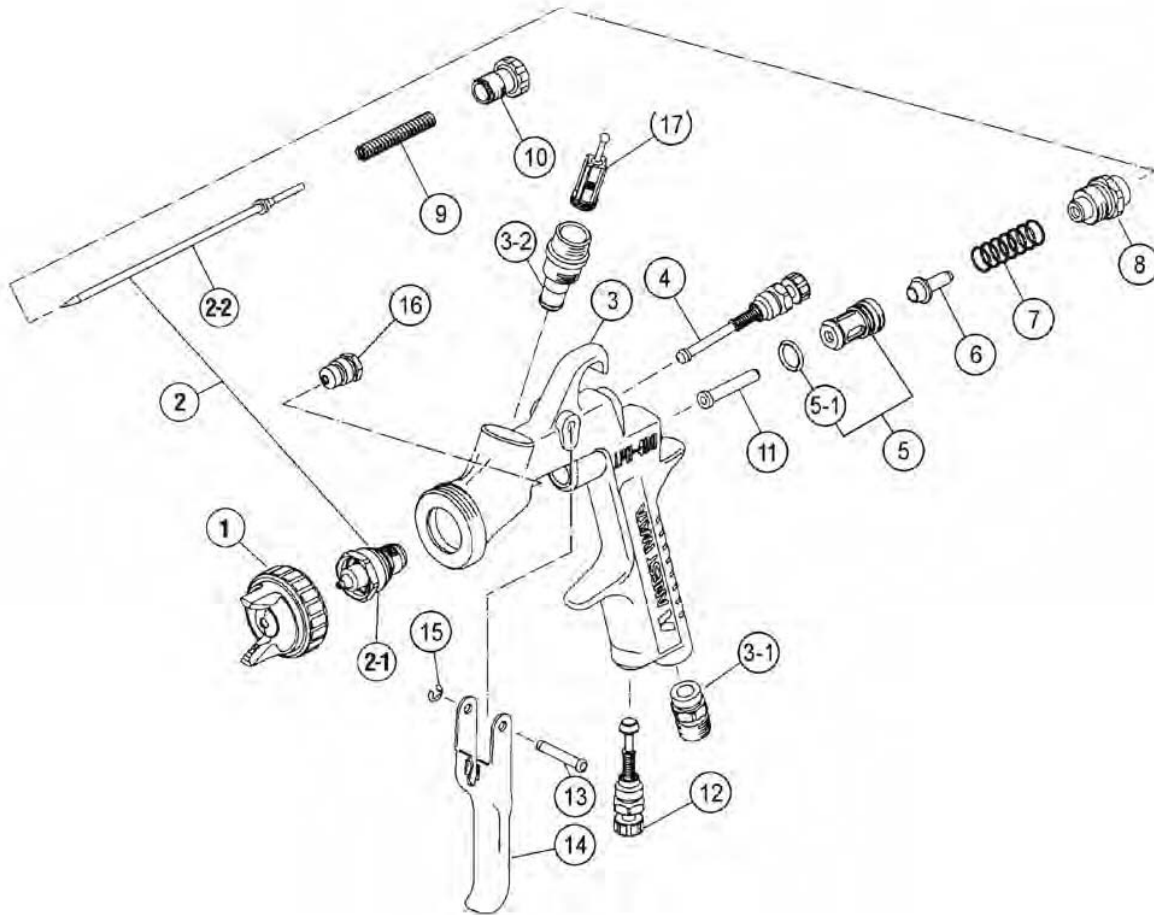

Air Nipple: G1/4" • Fluid Nipple: M16 x 1.5mm

LV Technology Split Nozzle

Round Nozzle

See page 50
for cup options
(sold separately)

ORDER Information - LPH-400-LVX

	ø 1.3	ø 1.4	ø 1.5
GRAVITY SPRAY GUN LPH-400-LVX	5660	5670	5680
GRAVITY SPRAY GUN + PCG6PM - 600ML	5661	5671	5681
GRAVITY SPRAY GUN + PCG7EM - 700ML	5662	5672	5682
GRAVITY SPRAY GUN + PCG10EM - 1000ML	5663	5673	5683
NOZZLE + NEEDLE SET	93897600	93873600	93516650
AIR CAP SET (ORANGE)	93548700		

Spray Gun Spare Parts - P. 13

SPARE PARTS

Ref.	Code	Description	
1		AIR CAP SET	
2		NOZZLE + NEEDLE SET	
3-1	93660300	AIR NIPPLE	1/4"
3-2	93650531	FLUID NIPPLE	M16X1.5
4	93842601	PATTERN ADJ. SET	
5	93843530	AIR VALVE SEAT SET	
5-1	96638008	O RING	
6	93591530	AIR VALVE	
7	93719530	AIR VALVE SPRING	
8	93844532	FLUID ADJUST GUIDE SET	
9	93593530	FLUID NEEDLE SPRING	
10	93594532	FLUID ADJUST KNOB	
11	93935430	AIR VALVE SHAFT	
12	93845531	AIR ADJUST SET	
13	93667360	TRIGGER STUD	
14	93517600	TRIGGER	
15	93912030	STOPPER	(2 PCS./1PK.)
16	93765610	CARTRIDGE PACKING	
17	93515500	FILTER	60 MESH