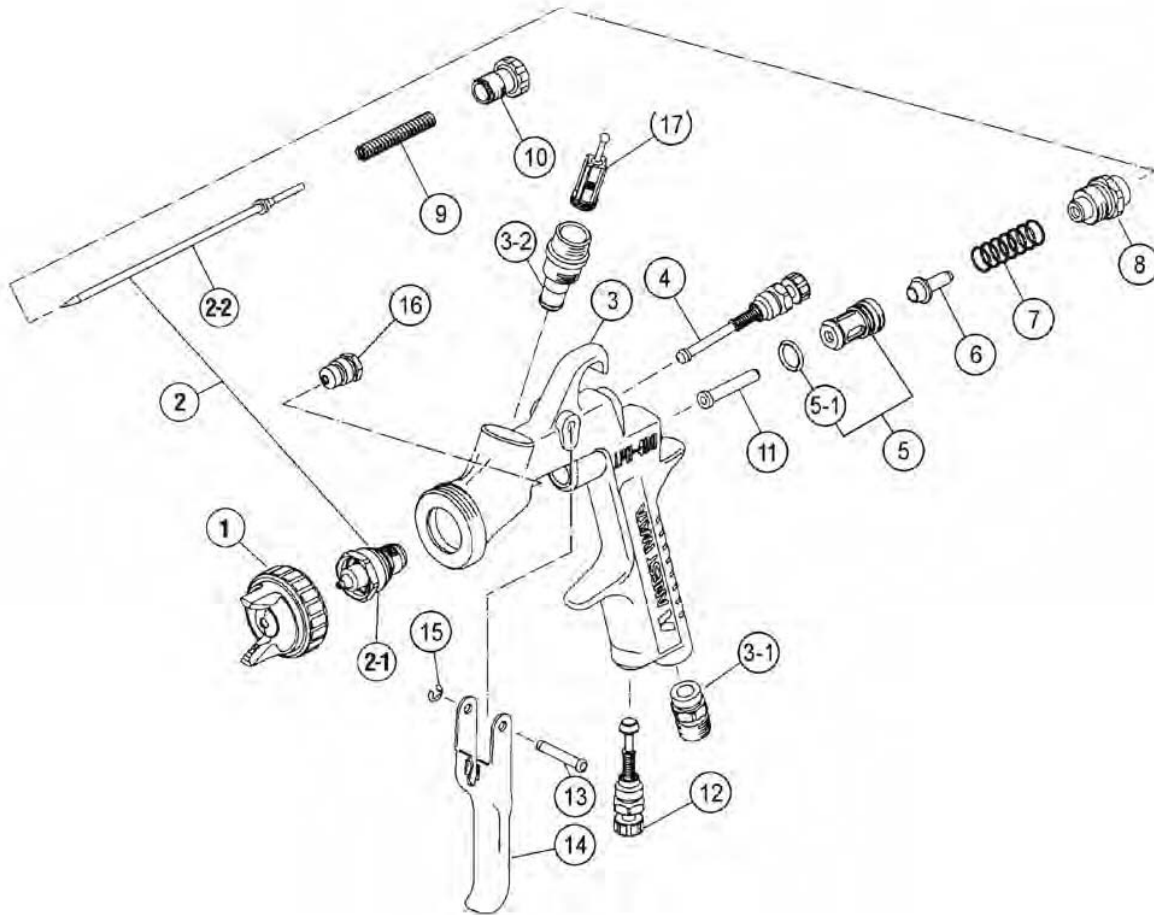

Air Nipple: G1/4" • Fluid Nipple: M16 x 1.5mm

LV Technology Split Nozzle

Round Nozzle

See page 50
for cup options
(sold separately)

ORDER Information - LPH-400-LVB

	ø 1.3	ø 1.4	ø 1.5
GRAVITY SPRAY GUN LPH-400-LVB	5700	5705	5710
GRAVITY SPRAY GUN + PCG6PM - 600ML	5701	5706	5711
GRAVITY SPRAY GUN + PCG7EM - 700ML	5702	5707	5712
GRAVITY SPRAY GUN + PCG10EM - 1000ML	5703	5708	5713
NOZZLE + NEEDLE SET	93897600	93873600	93516650
AIR CAP SET (PURPLE)		93524650	

Spray Gun Spare Parts - P. 13

SPARE PARTS

Ref.	Code	Description	
1		AIR CAP SET	
2		NOZZLE + NEEDLE SET	
3-1	93660300	AIR NIPPLE	1/4"
3-2	93650531	FLUID NIPPLE	M16X1.5
4	93842601	PATTERN ADJ. SET	
5	93843530	AIR VALVE SEAT SET	
5-1	96638008	O RING	
6	93591530	AIR VALVE	
7	93719530	AIR VALVE SPRING	
8	93844532	FLUID ADJUST GUIDE SET	
9	93593530	FLUID NEEDLE SPRING	
10	93594532	FLUID ADJUST KNOB	
11	93935430	AIR VALVE SHAFT	
12	93845531	AIR ADJUST SET	
13	93667360	TRIGGER STUD	
14	93517600	TRIGGER	
15	93912030	STOPPER	(2 PCS./1PK.)
16	93765610	CARTRIDGE PACKING	
17	93515500	FILTER	60 MESH