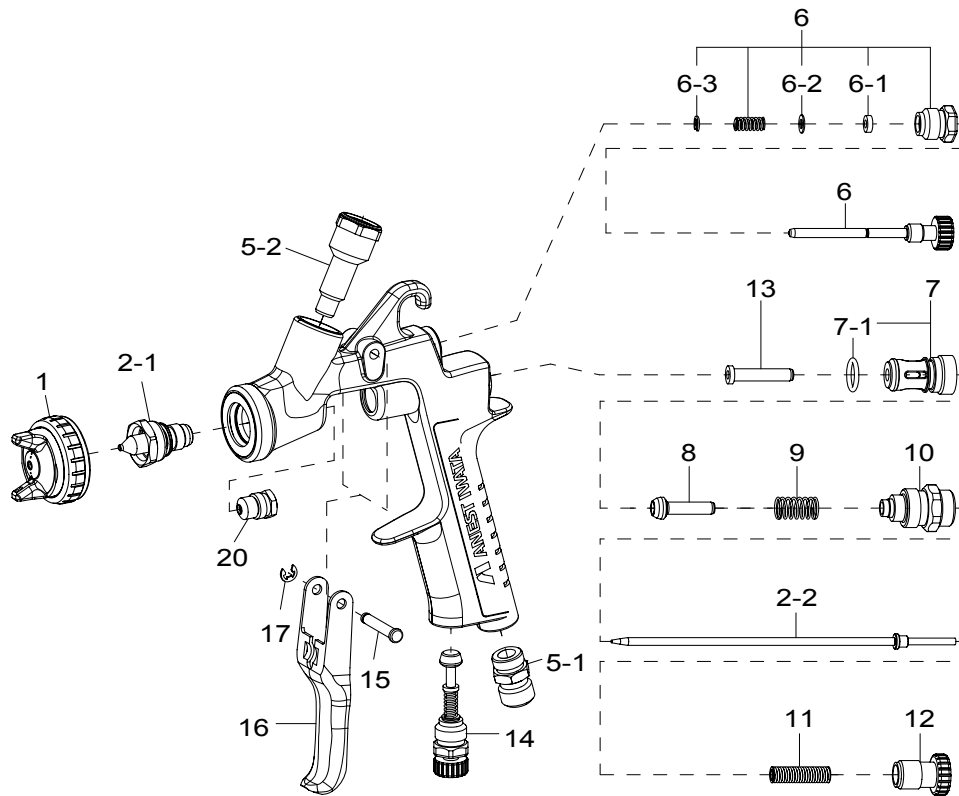

LPH-300-LV

LPH-300-LV with
PCG7D2 Cup

FEATURES

- Patented LV Technology with split nozzle for increased material savings
- Rounded pattern produces low overspray
- Extremely low air supply pressure, only 14.5 PSI
- Very low air consumption
- Pleasant lightweight handling
- Finer atomization is suitable for wet on wet topcoat (1.4/1.6 mm)
- Simple operation of the control knobs for both right and left handers
- Conical seal nozzle, minimum wear parts
- Quality surface for an easy cleaning
- Easy maintenance

TECHNICAL

LPH-300-LV

Model	Ø mm	No.	bar/psi	ml/min	CFM	mm
LPH-300-124LV	1.2	LV4	1.3/18	70	8.5	210
LPH-300-134LV	1.3			80		230
LPH-300-144LV	1.4			90		250
LPH-300-164LV	1.6			110		230
LPH-300-184LV	1.8			130		230
LPH-300-204LV	2.0			150		230

Air Nipple: G1/4" • Fluid Nipple: G1/4"

LV Technology Split Nozzle

Round Nozzle

See page 50
for cup options
(sold separately)

ORDER Information - LPH-300-LV

	ø 1.2	ø 1.3	ø 1.4	ø 1.6	ø 1.8	ø 2.0
GRAVITY SPRAY GUN LPH-300-LV	3940	3955	3945	3950	3960	3965
GRAVITY SPRAY GUN + PCG4D2 - 400ML	3941	3956	3946	3951	3961	3966
GRAVITY SPRAY GUN + PCG600P-2 - 600ML	3943	3958	3948	3953	3963	3968
GRAVITY SPRAY GUN + PCG7D2 - 700ML	3942	3957	3947	3952	3962	3967
NOZZLE + NEEDLE SET	93867600	93623600	93862600	93869600	93871600	93621600
AIR CAP SET	93875602					

SPARE PARTS

Ref.	Code	Description	Qty.
1	93875602	AIR CAP SET	
2-1+ 2-2		NOZZLE + NEEDLE SET	
5-1	93660300	AIR NIPPLE	
5-2	93575620	FLUID NIPPLE	
6	93577620	PATTERN ADJ. SET	
6-1		STOPPER	Sold as Ref. 6
6-2		WASHER	Sold as Ref. 6
6-3		BACK RING	Sold as Ref. 6
7	93843530	AIR VALVE SEAT SET	
7-1	96638008	O RING	
8	93591530	AIR VALVE	
9	93719530	AIR VALVE SPRING	
10	93844532	FLUID ADJ. GUIDE SET	
11	93593530	FLUID NEEDLE SPRING	
12	93594532	FLUID ADJ. KNOB	
13	93935430	AIR VALVE SHAFT	
14	93845531	AIR ADJ. SET	
15	93667360	TRIGGER STUD	
16	93597530	TRIGGER	
17	93912030	E STOPPER	2 pcs./1 pk.
20	93765610	NEEDLE PACKING CARTRIDGE	