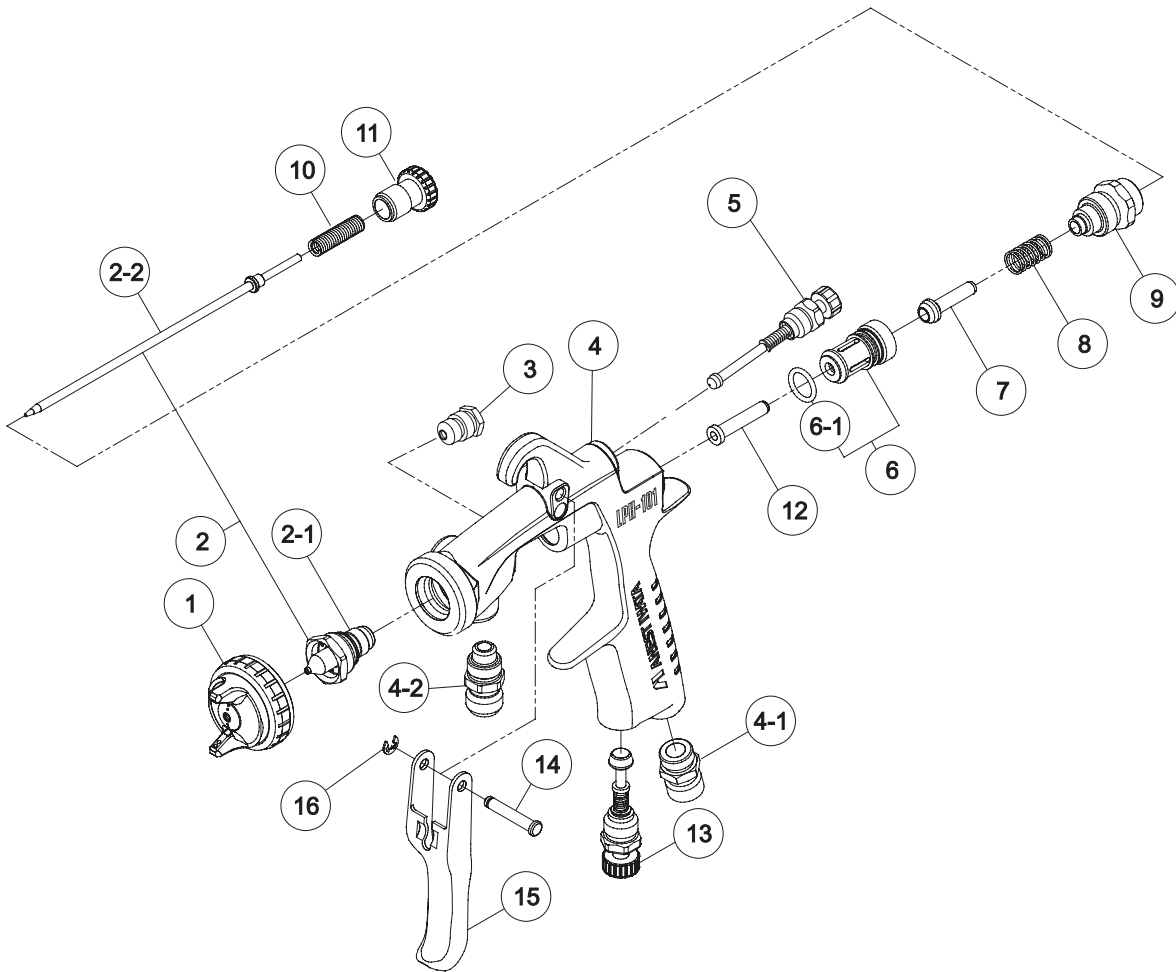

Air Nipple: G1/4" • LVG/LVS Fluid Nipple: G1/4" • P/LVP Fluid Nipple: G3/8"

ORDER Information - LPH-101-P Pressure

	Ø 0.8	Ø 1.0	Ø 1.2	Ø 1.3	Ø 1.5
PRESSURE SPRAY GUN	5310B	5313B	5325B	5316B	5319B
NOZZLE + NEEDLE SET	93855600	93856600	93857600	93833530	93802600
AIR CAP SET - E1	93832532		-	93832532	
AIR CAP SET - G2	-		93811602	-	

ORDER Information - LPH-101-LVP Pressure

	Ø 0.6	Ø 0.8	Ø 1.0	Ø 1.1
PRESSURE SPRAY GUN	5334	5331B	5332B	5335
NOZZLE + NEEDLE SET	9LPH101062LVP-1	93512650	93502650	9LPH101112LVP-1
AIR CAP SET	93500651			

ORDER Information - LPH-101-LVS Siphon

ORDER Information - LPH-101-LVG Gravity

	Ø 1.2	Ø 1.4	Ø 1.6	Ø 1.8
GRAVITY SPRAY GUN	5360B	5370B	5380B	5390B
GRAVITY SPRAY GUN + PCG6P2 - 600ML	5361B	5371B	5381B	5391B
GRAVITY SPRAY GUN + PC4S - 400ML	5362B	5372B	5382B	5392B
NOZZLE + NEEDLE SET	93544600	93542600	93545600	93546600
AIR CAP SET	93875602			

SPARE PARTS

Ref.	Code	Description	Qty.
1		AIR CAP SET	
2		NOZZLE/NEEDLE SET	
3	93765610	CARTRIDGE PACKING	
4-1	93660300	AIR INLET	1/4"
4-2	93515600	FLUID NIPPLE	3/8" P/LVP
4-2	93584530	FLUID NIPPLE	1/4" LVG/LVS
5	93842531	PATTERN ADJUST SET	
6	93843530	AIR VALVE SEAT SET	
6-1	96638008	O RING	
7	93591530	AIR VALVE	
8	93719530	AIR VALVE SPRING	
9	93844532	FLUID ADJUST GUIDE SET	
10	93593530	FLUID NEEDLE SPRING	
11	93594532	FLUID ADJUST KNOB	
12	93935430	AIR VALVE SHAFT	
13	93845531	AIR ADJUST SET	
14	93667360	TRIGGER STUD	
15	93517530	TRIGGER	
16	93912030	STOPPER	2 Pcs. / 1 pk.